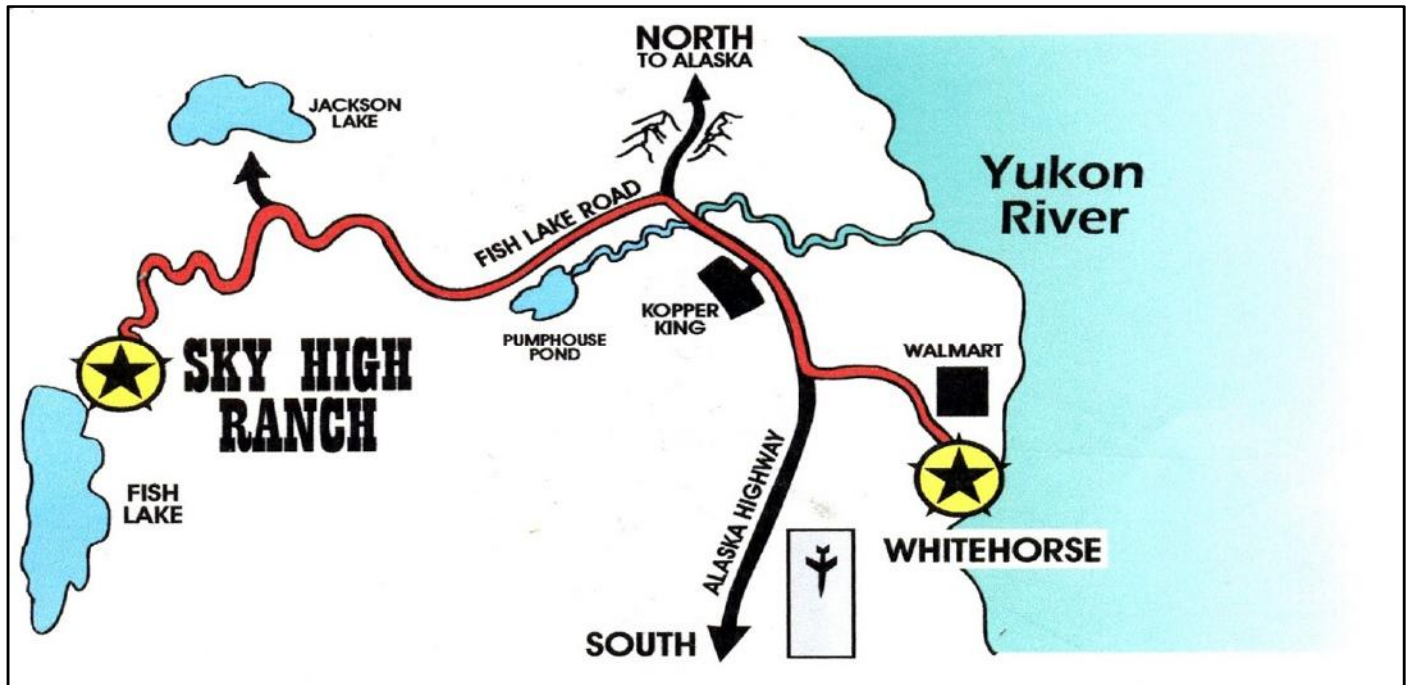

Sky High Map And Driving Instructions

Driving directions from downtown Whitehorse:

Drive up Two Mile Hill to the Alaska Hwy and turn right. You will drive past the Fas Gas & Kopper King on the left and shortly after that two signs on the right; one saying Sky High Wilderness Ranches, and the other Fish Lake Rd. turn left onto Fish Lake road. Along the way you will see directional signs. We are at Km 16 and have a 30' sign by our driveway on the right hand side of the road. Do not turn off Fish Lake Road until you get to this sign. Drive up the driveway and park at the side of the office cabin and someone will greet you. Lost? Call us: (867) 667-4321

30 ft Sign At Entrance - Km 16
Fish Lake Road (right hand side of the road)